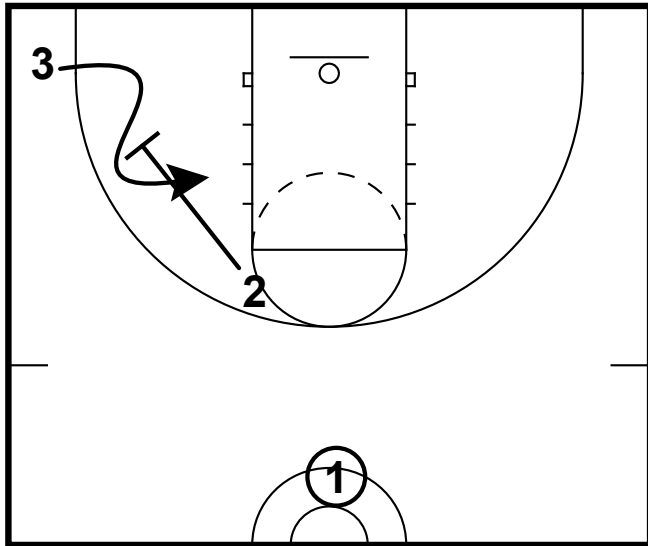

All Teams

Wide Pin Down Shooting Shooting Drill

All Teams

Wide Pin Down Shooting Shooting Drill

All Teams

Wide Pin Down Shooting Shooting Drill

3 will catch off the pin down screen with a curl. 3 will execute three different finishes.

Finish #1 - Catch and finish at the room

Finish #2 - Catch, one dribble for space and jump shot

Finish #3 - Catch and finish with reverse extended layup

2nd Ball - Passed from Coach or next person in line goes to screener who goes opposite of the cutter for jump shot.