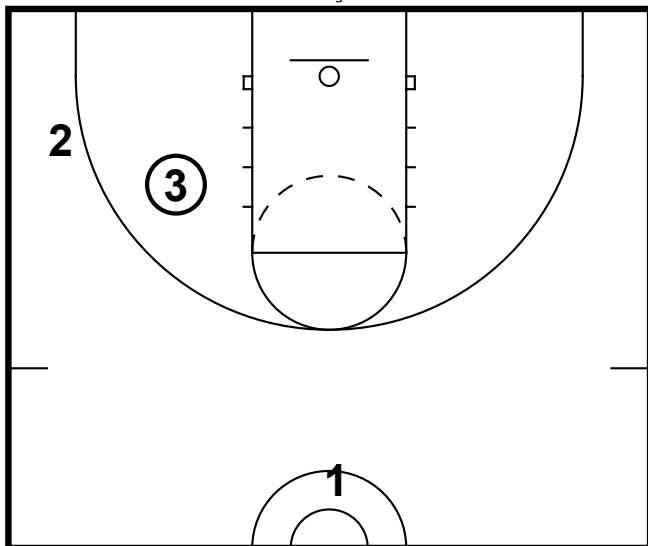

All Teams

Wide Pin Down Shooting Shooting Drill

All Teams

Wide Pin Down Shooting Shooting Drill

All Teams

Wide Pin Down Shooting Shooting Drill

3 will catch off the pin down screen with a curl. 3 will execute three different finishes.

Finish #1 - Catch and finish at the room

Finish #2 - Catch, one dribble for space and jump shot

Finish #3 - Catch and finish with reverse extended layup

2nd Ball - Passed from Coach or next person in line goes to screener who goes opposite of the cutter for jump shot.