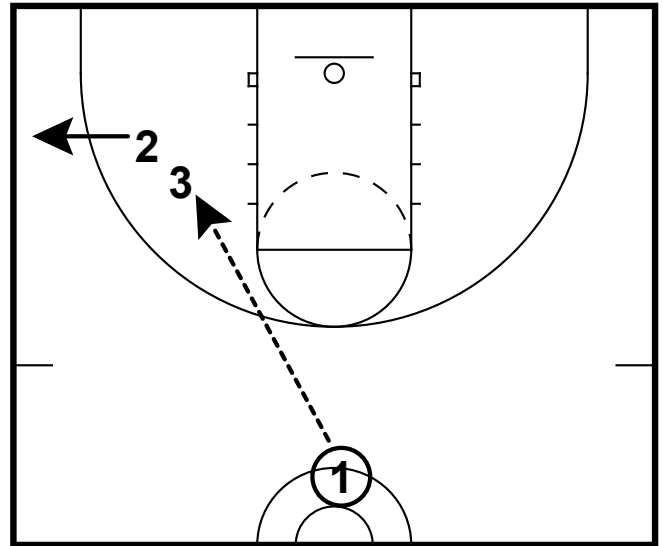

All Teams

Wide Pin Down Shooting Shooting Drill

All Teams

Wide Pin Down Shooting Shooting Drill

All Teams

Wide Pin Down Shooting Shooting Drill

3 will catch off the pin down screen with a curl. 3 will execute three different finishes.

Finish #1 - Catch and finish at the room

Finish #2 - Catch, one dribble for space and jump shot

Finish #3 - Catch and finish with reverse extended layup

2nd Ball - Passed from Coach or next person in line goes to screener who goes opposite of the cutter for jump shot.