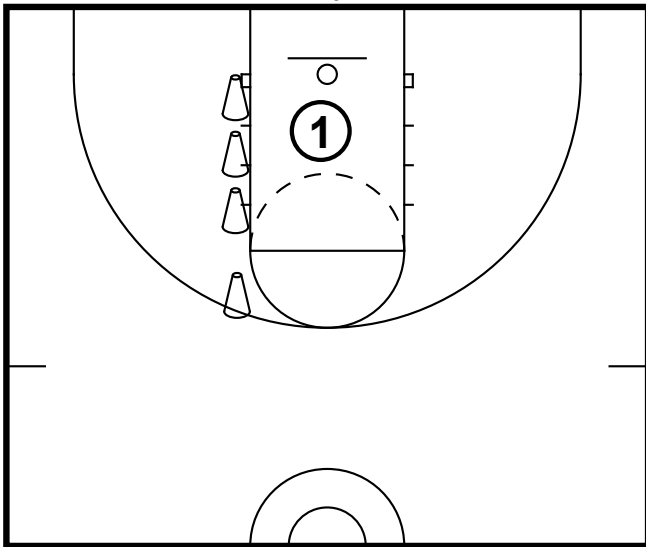

All Teams

Inside Pivot Shooting Shooting Drill

Player will spin (self toss) and catch on two feet. Player will make 1/4 turn (inside pivot). Player will push ball into space with right foot step to catch on 2 with hop (both toes pointing towards basket).

All Teams

Inside Pivot Shooting Shooting Drill

All Teams

Inside Pivot Shooting Shooting Drill

After the player makes at the first cone distance, he will advance to the next cone.