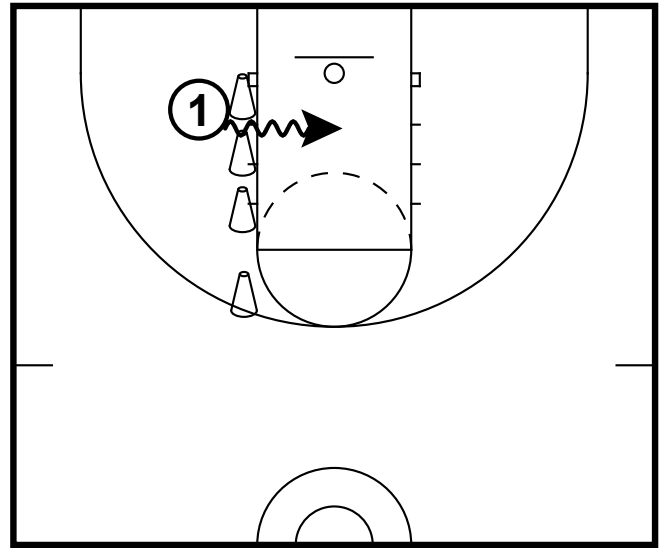

All Teams

Inside Pivot Shooting Shooting Drill

Player will spin (self toss) and catch on two feet. Player will make 1/4 turn (inside pivot). Player will push ball into space with right foot step to catch on 2 with hop (both toes pointing towards basket).

All Teams

Inside Pivot Shooting Shooting Drill

All Teams

Inside Pivot Shooting Shooting Drill

After the player makes at the first cone distance, he will advance to the next cone.