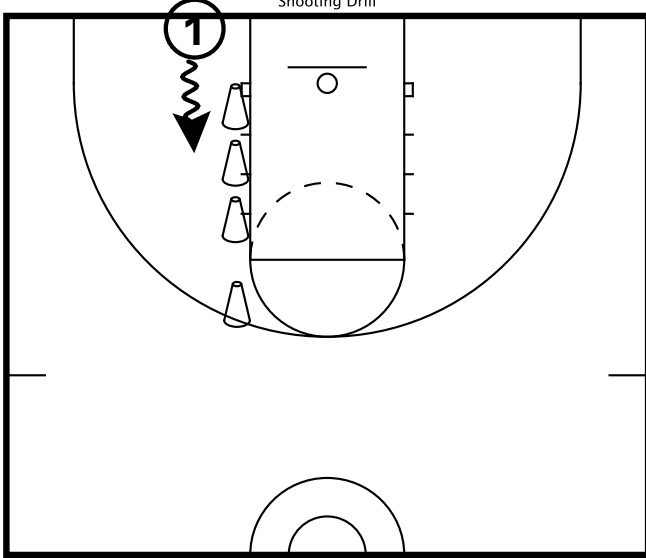

All Teams

Inside Pivot Shooting Shooting Drill

Player will spin (self toss) and catch on two feet. Player will make 1/4 turn (inside pivot). Player will push ball into space with right foot step to catch on 2 with hop (both toes pointing towards basket).

All Teams

Inside Pivot Shooting Shooting Drill

All Teams

Inside Pivot Shooting Shooting Drill

After the player makes at the first cone distance, he will advance to the next cone.